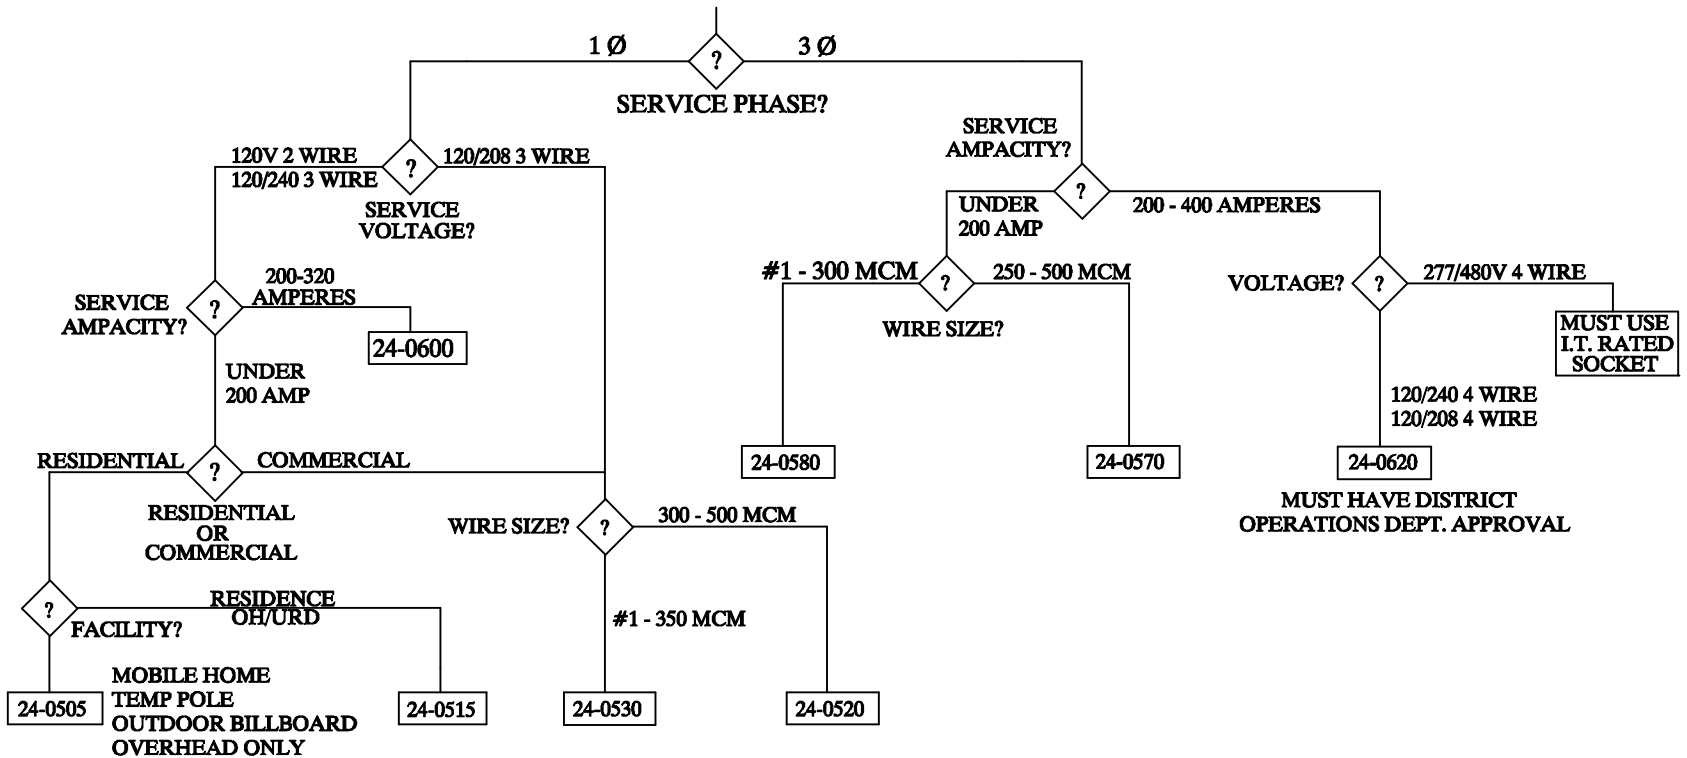

MISSISSIPPI POWER COMPANY SELF-CONTAINED METER SOCKET SELECTION GUIDE

Date 10/13/95

Plate 89

MS0005

SUBJECT DETAIL
METER SOCKET SELECTION GUIDE

DISTRIBUTION SPECIFICATIONS

JULY 1992